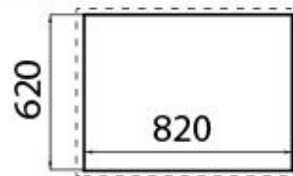

TECHNICAL DATA

Incasso

①

②

③