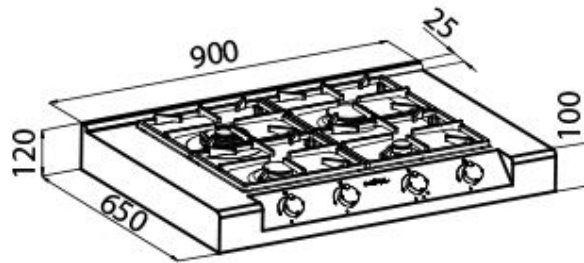

TECHNICAL DATA